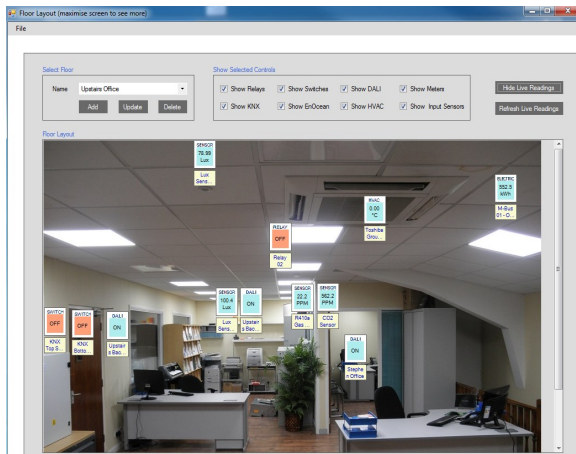

Discover DALI - excellent system performance

DALI stands for Digital Addressable Lighting Interface and is a protocol set out in the technical standard IEC 62386.

The task of providing light in a room has long been resolved – the challenge today is to ensure that the right quality of light is provided.

The list of parameters that need to be considered is long. Just a few are:

- Brightness and glare
- Colour rendering and light colour
- Colour control and presence sensing

For these tasks, you need a reliable, reasonably priced and simple control system helping to address the challenges that modern lighting technology needs to meet – that's DALI.