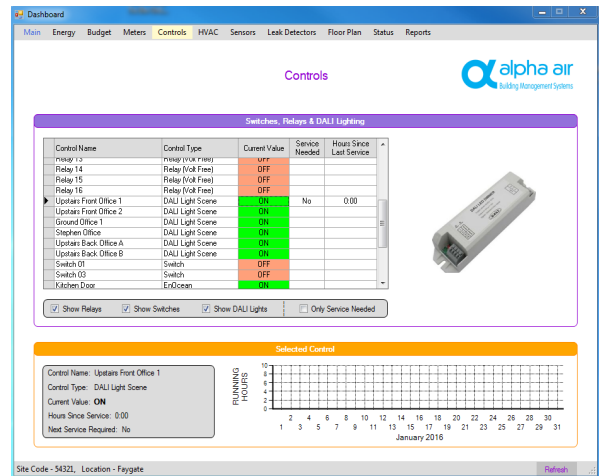

Discover DALI - excellent system performance

DALI stands for Digital Addressable Lighting Interface and is a protocol set out in the technical standard IEC 62386.

The task of providing light in a room has long been resolved – the challenge today is to ensure that the right quality of light is provided.

The list of parameters that need to be considered is long. Just a few are:

- Brightness and glare
- Colour rendering and light colour
- Colour control and presence sensing

For these tasks, you need a reliable, reasonably priced and simple control system helping to address the challenges that modern lighting technology needs to meet – that's DALI.