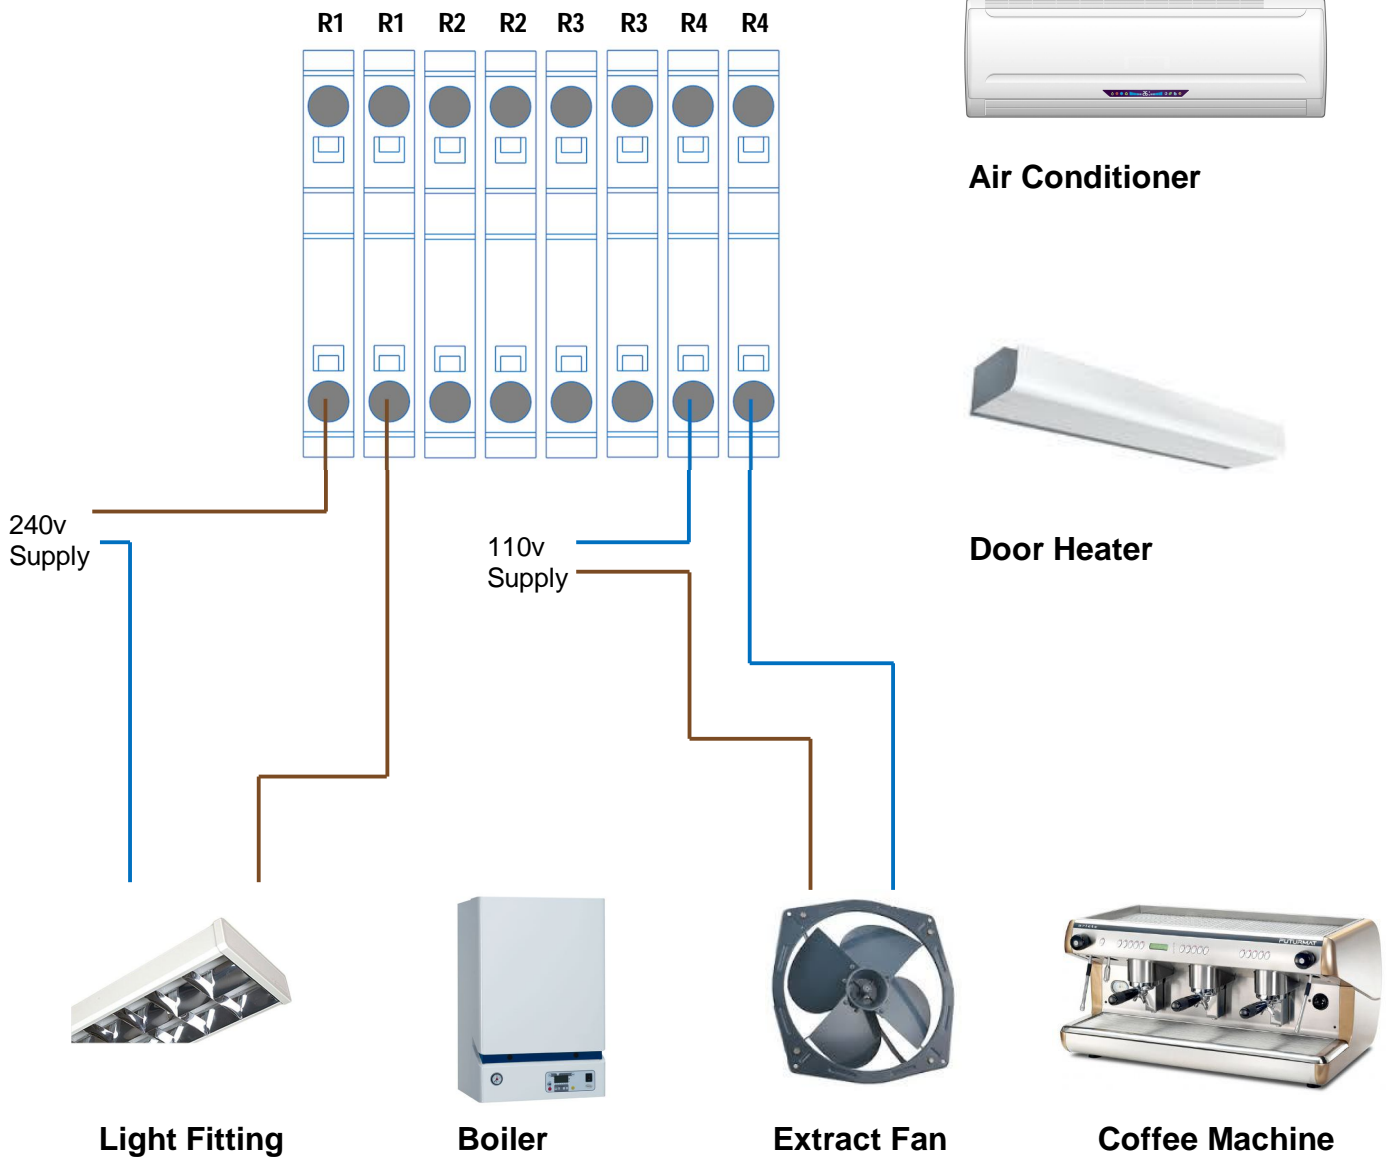

Relays

Connector Block Panel

Use any TYPE of Appliance up to 16 amps as Standard or if you need higher amps or 3 phase, use an additional relay.

You can allocate a switch to any relay or use the time clock functions