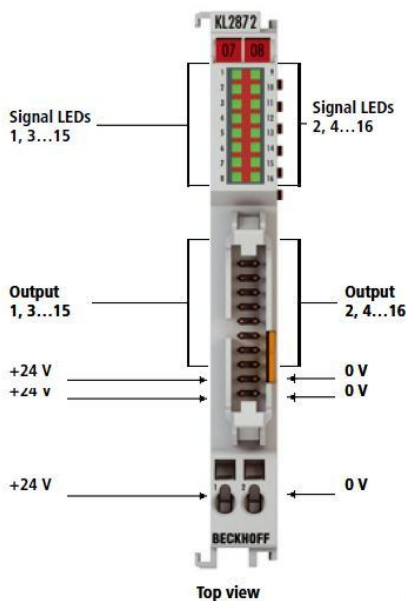

## New Style Relays

**Relay Block**

- |  |                 |
|--|-----------------|
| (R1) Wago relay 788-304 (White to terminal A1)         | 1 white         |
| (R2) Wago relay 788-304 (Brown to terminal A1)         | 2 brown         |
| (R3) Wago relay 788-304 (Green to terminal A1)         | 3 green         |
| (R4) Wago relay 788-304 (Yellow to terminal A1)        | 4 yellow        |
| (R5) Wago relay 788-304 (Grey to terminal A1)          | 5 grey          |
| (R6) Wago relay 788-304 (Pink to terminal A1)          | 6 pink          |
| (R7) Wago relay 788-304 (Blue to terminal A1)          | 7 blue          |
| (R8) Wago relay 788-304 (Red to terminal A1)           | 8 red           |
| (R9) Wago relay 788-304 (Black to terminal A1)         | 9 black         |
| (R10) Wago relay 788-304 (Violet to terminal A1)       | 10 violet       |
| (R11) Wago relay 788-304 (Grey-Pink to terminal A1)    | 11 grey-pink    |
| (R12) Wago relay 788-304 (Red-Blue to terminal A1)     | 12 red-blue     |
| (R13) Wago relay 788-304 (White-Green to terminal A1)  | 13 white-green  |
| (R14) Wago relay 788-304 (Brown Green to terminal A1)  | 14 brown-green  |
| (R15) Wago relay 788-304 (White-Yellow to terminal A1) | 15 white-yellow |
| (R16) Wago relay 788-304 (Yellow-Brown to terminal A1) | 16 yellow-brown |
|  | 17 white-grey   |
| Join White & Pink with White & Grey +                  | 18 grey-brown   |
| Join Brown & Pink with Brown & Grey -                  | 19 white-pink   |
|  | 20 pink-brown   |

**20 Wire Ribbon Cable DIN VDE 47100  
(KL2872) 1.6m long trimmed back to 700mm from connector end)**

Title		16 amp Volt Free Relay Wiring Diagram	
Author		SJ Shoubridge	
Date	01/01/2017	Sheet	1
Revision			