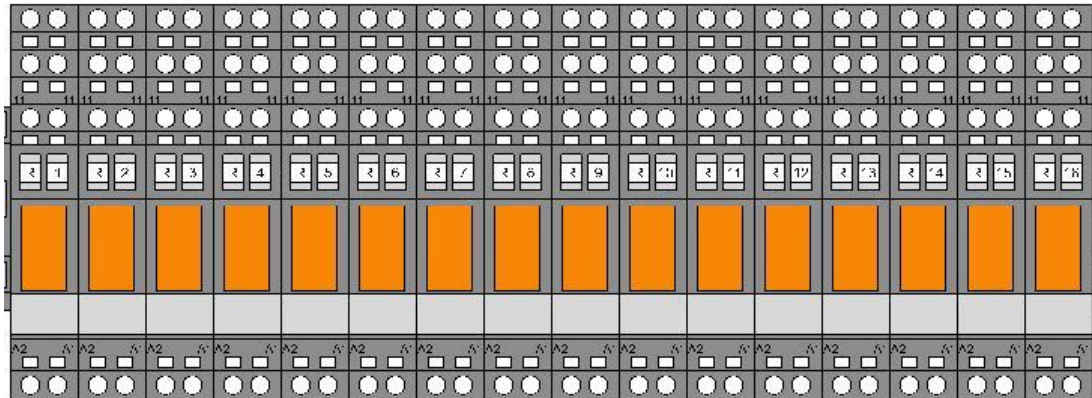

## New Style Relays

**Relay Block**

- |  |                 |
|--|-----------------|
| (R1) Wago relay 788-304 (White to terminal A1)         | 1 white         |
| (R2) Wago relay 788-304 (Brown to terminal A1)         | 2 brown         |
| (R3) Wago relay 788-304 (Green to terminal A1)         | 3 green         |
| (R4) Wago relay 788-304 (Yellow to terminal A1)        | 4 yellow        |
| (R5) Wago relay 788-304 (Grey to terminal A1)          | 5 grey          |
| (R6) Wago relay 788-304 (Pink to terminal A1)          | 6 pink          |
| (R7) Wago relay 788-304 (Blue to terminal A1)          | 7 blue          |
| (R8) Wago relay 788-304 (Red to terminal A1)           | 8 red           |
| (R9) Wago relay 788-304 (Black to terminal A1)         | 9 black         |
| (R10) Wago relay 788-304 (Violet to terminal A1)       | 10 violet       |
| (R11) Wago relay 788-304 (Grey-Pink to terminal A1)    | 11 grey-pink    |
| (R12) Wago relay 788-304 (Red-Blue to terminal A1)     | 12 red-blue     |
| (R13) Wago relay 788-304 (White-Green to terminal A1)  | 13 white-green  |
| (R14) Wago relay 788-304 (Brown Green to terminal A1)  | 14 brown-green  |
| (R15) Wago relay 788-304 (White-Yellow to terminal A1) | 15 white-yellow |
| (R16) Wago relay 788-304 (Yellow-Brown to terminal A1) | 16 yellow-brown |
|  | 17 white-grey   |
| Join White & Pink with White & Grey +                  | 18 grey-brown   |
| Join Brown & Pink with Brown & Grey -                  | 19 white-pink   |
|  | 20 pink-brown   |

**20 Wire Ribbon Cable DIN VDE 47100  
(KL2872) 1.6m long trimmed back to 700mm from connector end)**

Title		16 amp Volt Free Relay Wiring Diagram	
Author		SJ Shoubridge	
Date	01/01/2017	Sheet	1
Revision			